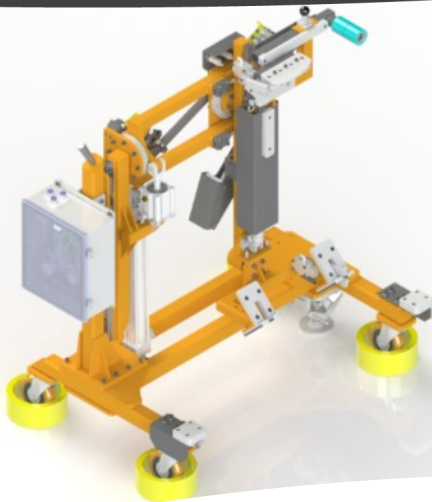

POWERBUILT

Doors Off Carts

PROBLEM

- * *New line layout*
- * *(4) models*
- * *No room for overhead system*

- * *(2) back up carts supplied*
- * *Urethane tough points*
- * *Powered up/down, clamp, tilt, roll*

SOLUTION

- * *(4) mobile carts*
- * *Pneumatic controls*
- * *Rough locate at pick up*

LEARN MORE AT POWERBUILT.NET

CONTACT US:

PowerBuilt Material Handling Solutions, LLC
(937) 592-5660
Solutions@PowerBuilt.net