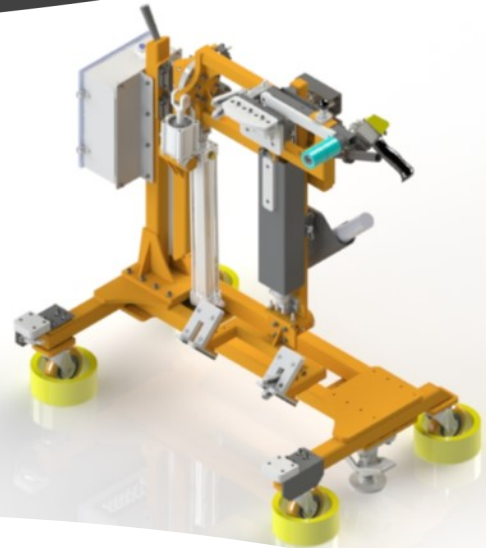

POWERBUILT

Doors Off Carts

PROBLEM

- * *New line layout*
- * *(4) models*
- * *No room for overhead system*

- * *(2) back up carts supplied*
- * *Urethane tough points*
- * *Powered up/down, clamp, tilt, roll*

SOLUTION

- * *(4) mobile carts*
- * *Pneumatic controls*
- * *Rough locate at pick up*

LEARN MORE AT POWERBUILT.NET

CONTACT US:

PowerBuilt Material Handling Solutions, LLC
(937) 592-5660
Solutions@PowerBuilt.net